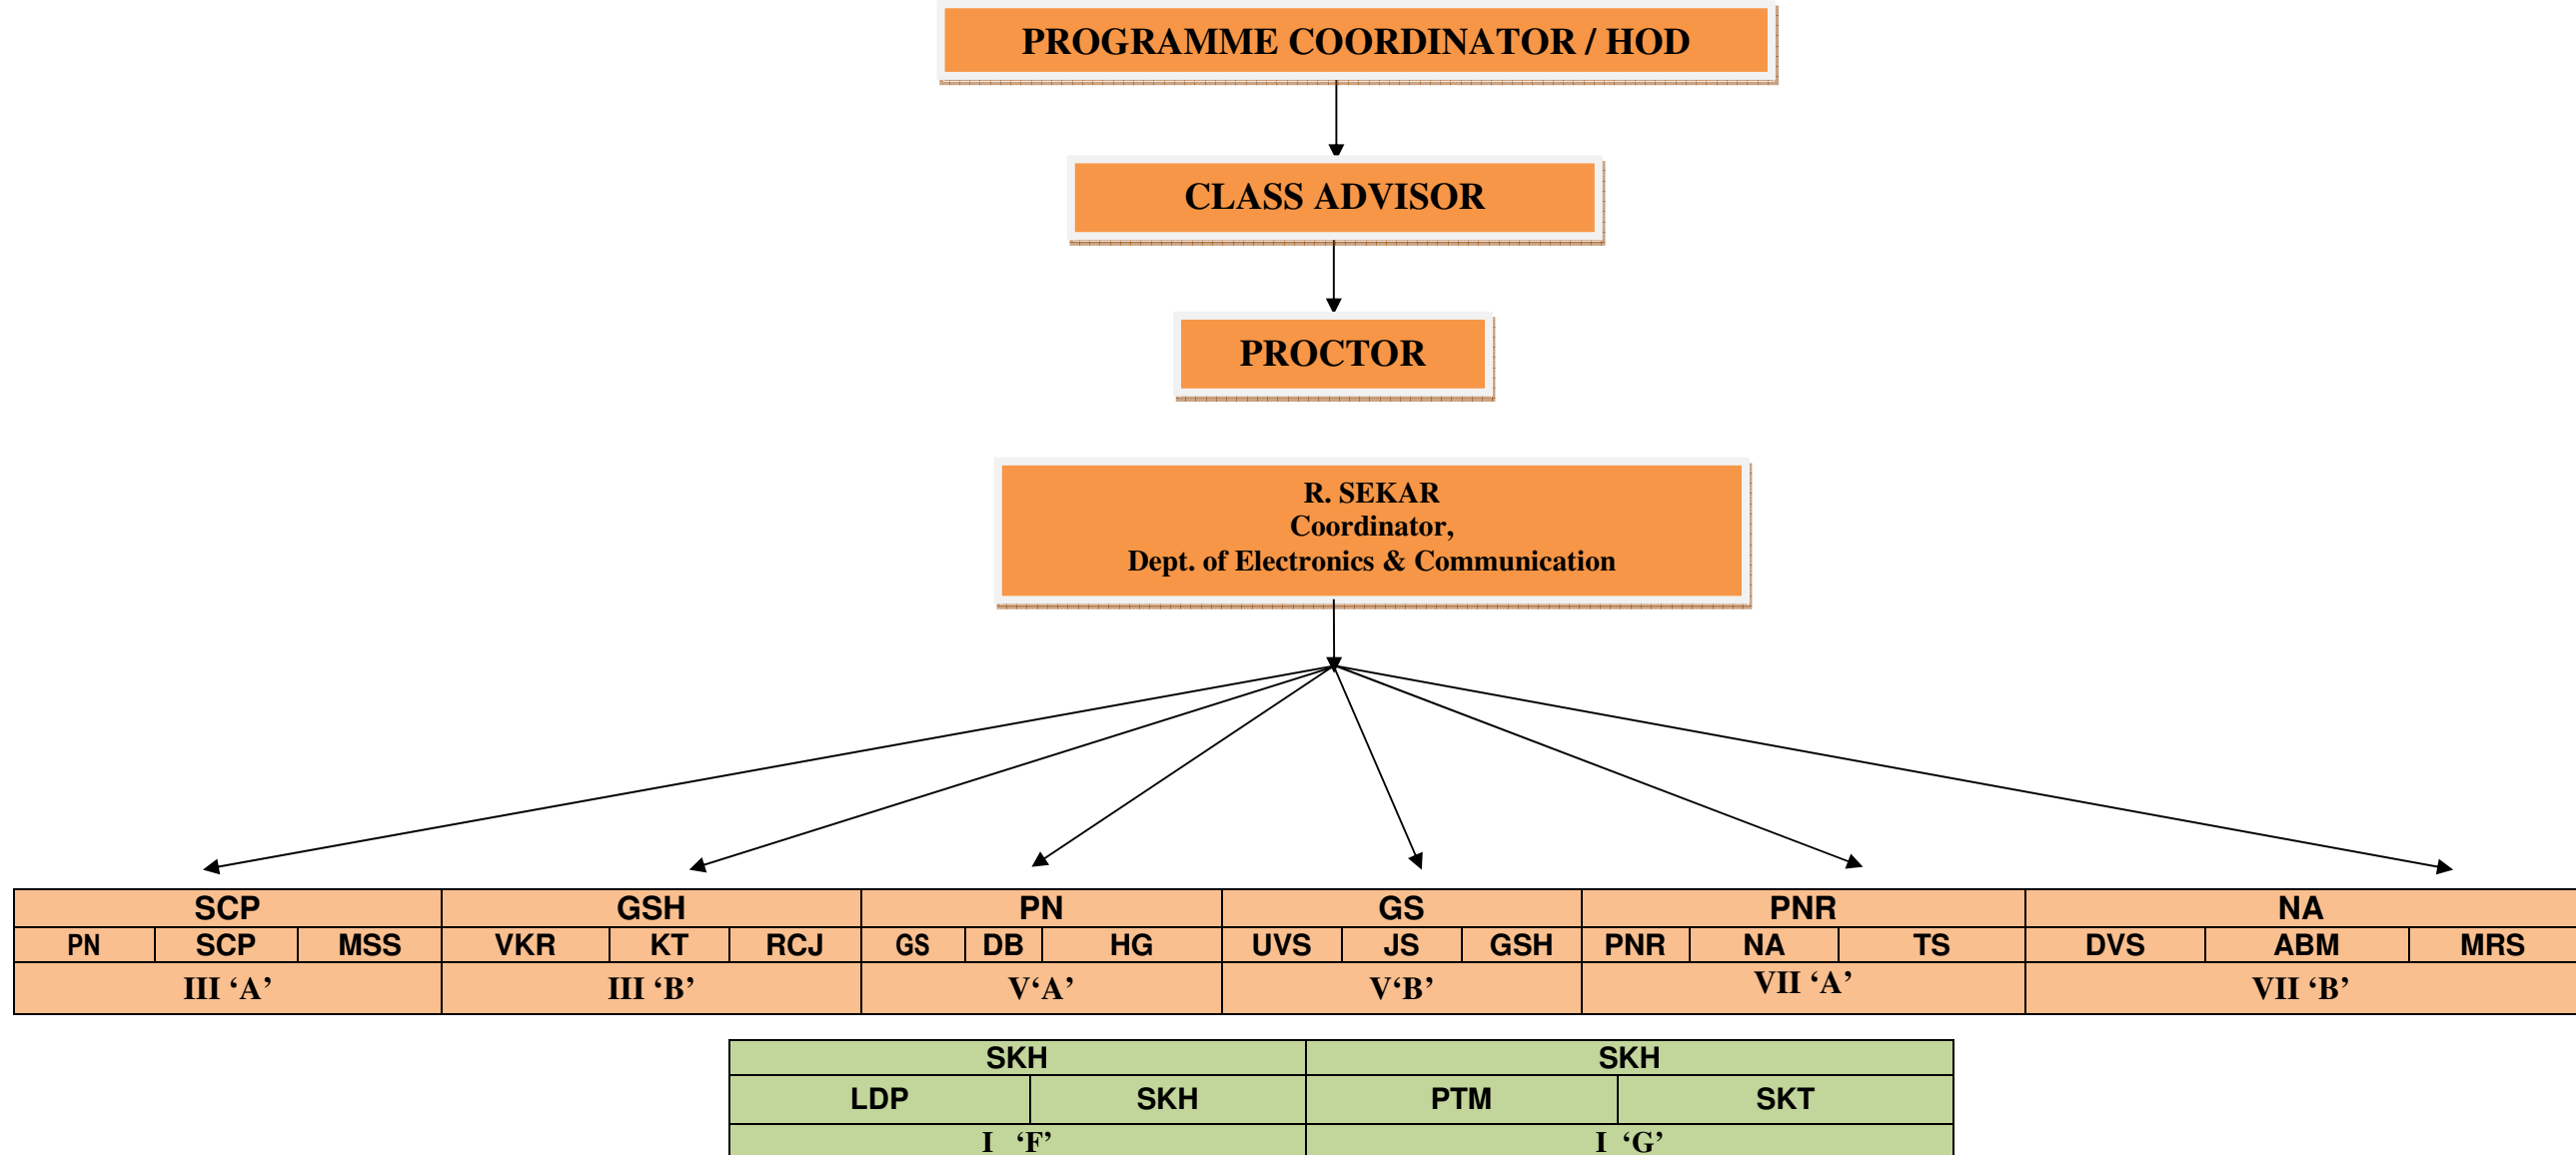

PROCTOR STRUCTURE 2017-18

Sem & Section	Faculties Initial	Faculties Name		Sem & Section	Faculties Initial	Faculties Name
Class Advisor = Sanjay C P				VII B	Class Advisor = Mrs. Noor Afza	
III A	PN	Nagaraja P			DVS	Shalini D V
	SCP	Sanjay C P			ABM	Ankitha B M
	MSS	Mohamed Shafiulla S			MRS	Madhu R S
III B	Class Advisor = Harish G S			I SEMESTER		
	VKR	Vidyarani K R				
	KT	Kouser Taj				
	RCJ	Rajendra C J				
V A	Class Advisor = Nagaraja P			Sem & Section	Faculties Initial	Faculties Name
	GS	Gavisiddappa		I F	Class Advisor = Sanjeeva Kumara Harihar	
	DB	Dhananjaya B			LDP	Lakshmidevi P
	HG	Harsha G			SKH	Sanjeeva Kumara Harihar
Class Advisor = Gavisiddappa						
V B	UVS	Smitha U V		I G	Class Advisor = Sanjeeva Kumara Harihar	
	JS	Jeevan S			PTM	Poorna Tejeswini M
	GSH	Harish G S			SKT	Somashekar K T
	Class Advisor = Pradeep N R					
VII A	PNR	Pradeep N R				
	NA	Noor Afza				
	TS	Tejaswini S				